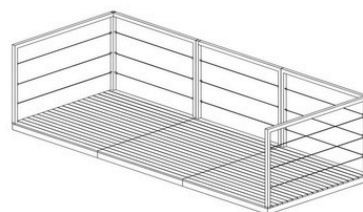

Lavender Range

Product Specification

Available in:

Powder coated galvanised steel

Linked Case Study

Railing construction:

- 30mm box section powder coated, galvanised steel frame.
- Steel wire ties.

Decking construction:

- Galvanised steel frame
- Treated softwood decking
- Adjustable feet

Decking installed as 3 separate sections fixed together on site.

Standard RAL Colour selection:

Turning the grey green®

To find out more email enquiries@meristemdesign.co.uk