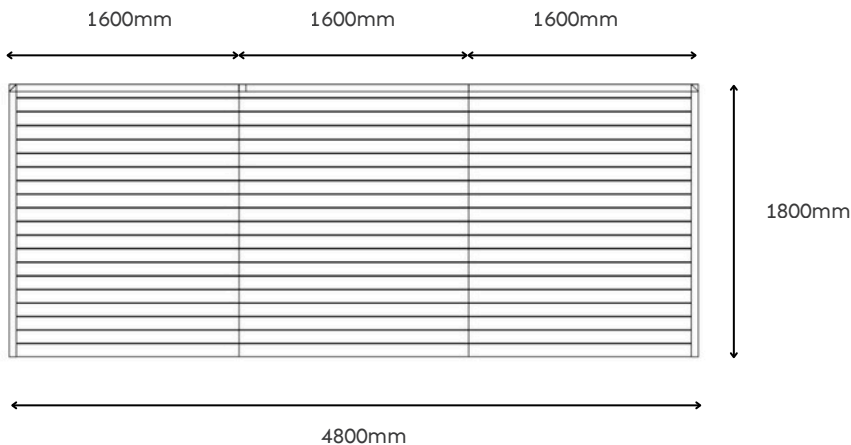

Lavender Range

Product Specification

Available in:

Powder coated galvanised steel

Linked Case Study

Railing construction:

- 30mm box section powder coated, galvanised steel frame.
- Steel wire ties.

Decking construction: