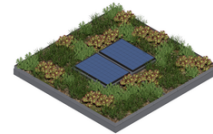

Turning the grey green®

To find out more email enquiries@meristemdesign.co.uk

Parklet Customisation

Customise your parklet with a range of extra features

Pergola

Add a pergola frame that can be fitted with climbers, a green roof and solar panels.

Pergola

Solar Roof

Green Roof

Combined

Decking

Chose from a range of decking materials to suit your budget and lifespan needs.

Softwood

Hardwood