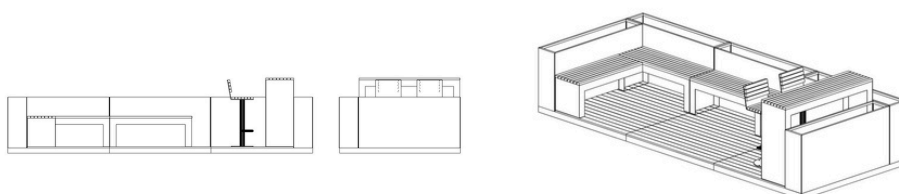

Rosemary Range

Product Specification

Linked Case Study

Planter construction:

- 2mm powder coated, galvanised steel frame.

Bench construction:

- 2mm powder coated, galvanised steel frame.
- 30mm x 45mm PAR Sapele hardwood slats

Decking construction:

- Galvanised steel frame
- Treated softwood decking
- Adjustable feet

Decking installed as 3 separate sections fixed together on site.

Standard RAL Colour selection:

Available in:

-  Powder coated galvanised steel
-  Stained and treated softwood timber