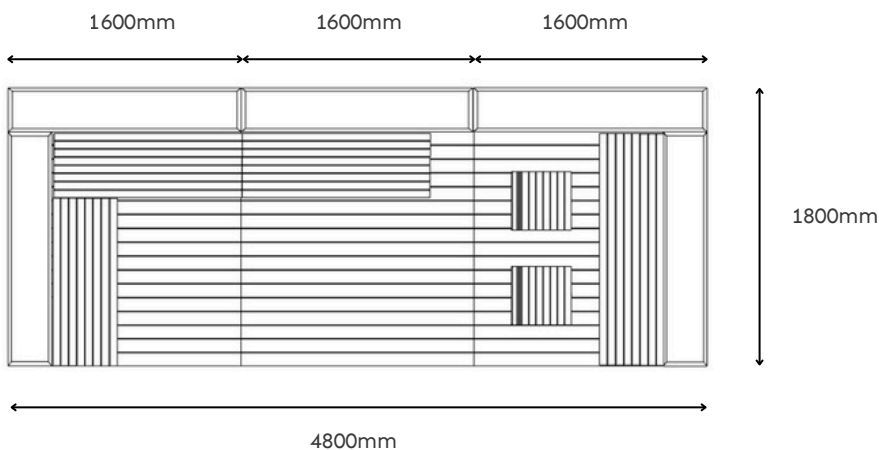

Rosemary Range

Product Specification

Linked Case Study

Planter construction:

- 2mm powder coated, galvanised steel frame.

Bench construction:

- 2mm powder coated, galvanised steel frame.
- 30mm x 45mm PAR Sapele hardwood slats

Decking construction:

- Galvanised steel frame
- Treated softwood decking
- Adjustable feet

Decking installed as 3 separate sections fixed together on site.

Standard RAL Colour selection:

Available in:

-  Powder coated galvanised steel
-  Stained and treated softwood timber