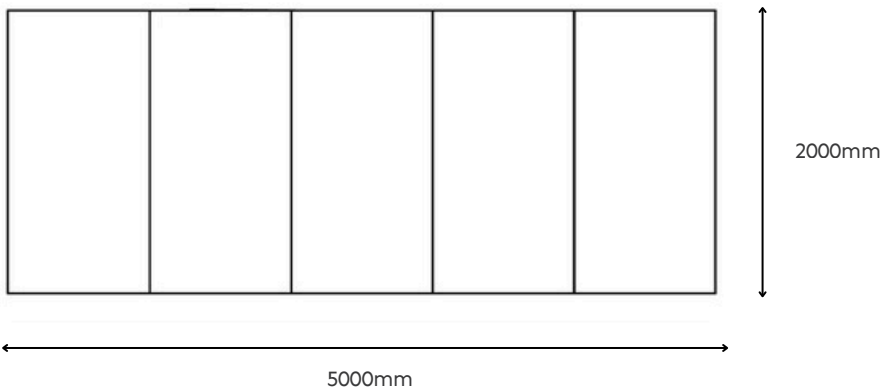

Thyme Range

Product Specification

Available in:

Powder coated galvanised steel

Linked Case Study

Planter construction:

- 2mm powder coated, galvanised steel frame.

Bench construction:

- 2mm powder coated, galvanised steel frame.
- 30mm x 45mm PAR Sapele hardwood slats

Decking construction:

- Galvanised steel frame
- Treated softwood decking
- Adjustable feet

Pergola construction:

- Galvanised steel frame
- Treated softwood decking