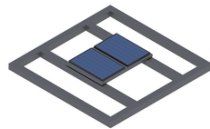

Standard RAL Colour selection:

Turning the grey green®

To find out more email enquiries@meristemdesign.co.uk

Parklet Customisation

Customise your parklet with a range of extra features

Pergola

Add a pergola frame that can be fitted with climbers, a green roof and solar panels.

Pergola

Solar Roof

Green Roof

Combined

Decking

Chose from a range of decking materials to suit your budget and lifespan needs.

Softwood

Hardwood