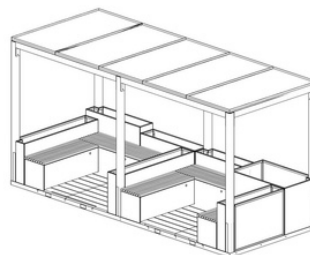

Thyme Range

Product Specification

Available in:

Powder coated galvanised steel

Linked Case Study

Planter construction:

- 2mm powder coated, galvanised steel frame.

Bench construction:

- 2mm powder coated, galvanised steel frame.
- 30mm x 45mm PAR Sapele hardwood slats

Decking construction:

- Galvanised steel frame
- Treated softwood decking
- Adjustable feet

Pergola construction:

- Galvanised steel frame
- Treated softwood decking