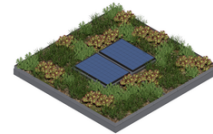

Standard RAL Colour selection:

Turning the grey green®

To find out more email enquiries@meristemdesign.co.uk

Parklet Customisation

Customise your parklet with a range of extra features

Pergola

Add a pergola frame that can be fitted with climbers, a green roof and solar panels.

Pergola

Solar Roof

Green Roof

Combined

Decking

Chose from a range of decking materials to suit your budget and lifespan needs.

Softwood

Hardwood