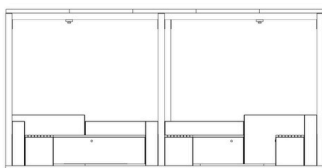

Thyme Range

Product Specification

Available in:

Powder coated galvanised steel

Linked Case Study

Planter construction:

- 2mm powder coated, galvanised steel frame.

Bench construction: