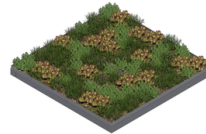

Standard RAL Colour selection:

Turning the grey green®

To find out more email enquiries@meristemdesign.co.uk

Parklet Customisation

Customise your parklet with a range of extra features

Pergola

Add a pergola frame that can be fitted with climbers, a green roof and solar panels.

Pergola

Solar Roof

Green Roof

Combined

Decking

Chose from a range of decking materials to suit your budget and lifespan needs.

Softwood

Hardwood