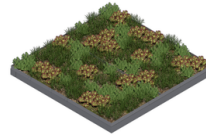

Standard RAL Colour selection:

Turning the grey green®

To find out more email enquiries@meristemdesign.co.uk

Parklet Customisation

Customise your parklet with a range of extra features

Pergola

Add a pergola frame that can be fitted with climbers, a green roof and solar panels.

Pergola

Solar Roof

Green Roof

Combined

Decking

Chose from a range of decking materials to suit your budget and lifespan needs.

Softwood

Hardwood