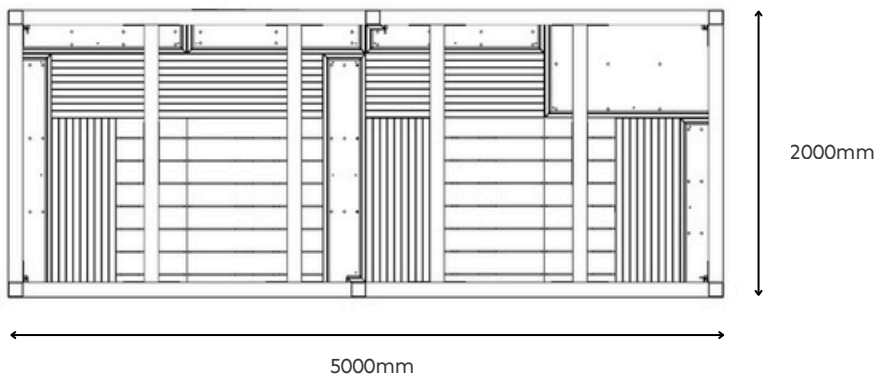

Thyme Range

Product Specification

Available in:

Powder coated galvanised steel

Linked Case Study

Planter construction:

- 2mm powder coated, galvanised steel frame.

Bench construction:

- 2mm powder coated, galvanised steel frame.
- 30mm x 45mm PAR Sapele hardwood slats

Decking construction:

- Galvanised steel frame
- Treated softwood decking
- Adjustable feet

Pergola construction:

- Galvanised steel frame
- Treated softwood decking