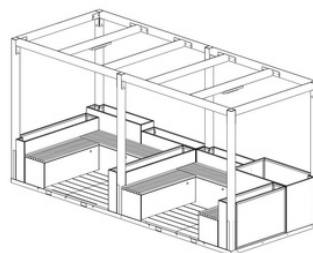

Thyme Range

Product Specification

Available in:

Powder coated galvanised steel

Linked Case Study

Planter construction:

- 2mm powder coated, galvanised steel frame.

Bench construction:

- 2mm powder coated, galvanised steel frame.
- 30mm x 45mm PAR Sapele hardwood slats

Decking construction:

- Galvanised steel frame
- Treated softwood decking
- Adjustable feet

Pergola construction:

- Galvanised steel frame
- Treated softwood decking