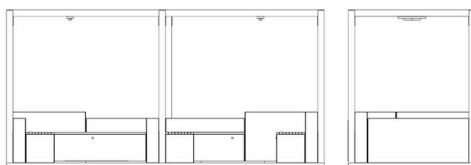

Thyme Range

Product Specification

Available in:

Powder coated galvanised steel

Linked Case Study

Planter construction:

- 2mm powder coated, galvanised steel frame.

Bench construction: