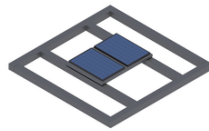

Parklet Customisation

Customise your parklet with a range of extra features

Pergola

Add a pergola frame that can be fitted with climbers, a green roof and solar panels.

Solar Roof

Decking

Chose from a range of decking materials to suit your budget and lifespan needs.

Bike Accessories

Promote active travel with the inclusion of bike pumps, repair stations and stands.

Other Extras

Enhance your parklet with extra design, branding and fuctional elements.

To find out more email enquiries@meristemdesign.co.uk

Turning the grey green®