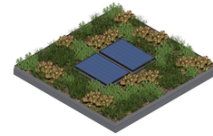

Standard RAL Colour selection:

Turning the grey green®

To find out more email enquiries@meristemdesign.co.uk

Parklet Customisation

Customise your parklet with a range of extra features

Pergola

Add a pergola frame that can be fitted with climbers, a green roof and solar panels.

Pergola

Solar Roof

Green Roof

Combined

Decking

Chose from a range of decking materials to suit your budget and lifespan needs.

Softwood

Hardwood