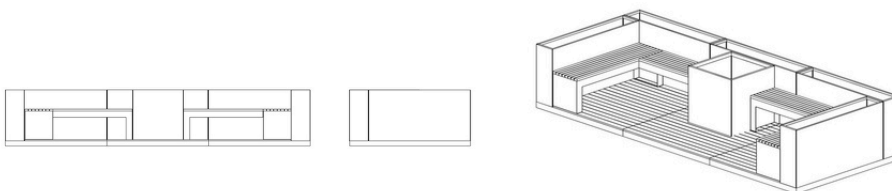

Rosemary Range

Product Specification

Available in:

Powder coated galvanised steel

Stained and treated softwood timber

Linked Case Study

Planter construction:

- 2mm powder coated, galvanised steel frame.

Bench construction:

- 2mm powder coated, galvanised steel frame.
- 30mm x 45mm PAR Sapele hardwood slats

Decking construction:

- Galvanised steel frame
- Treated softwood decking
- Adjustable feet

Decking installed as 3 separate sections fixed together on site.