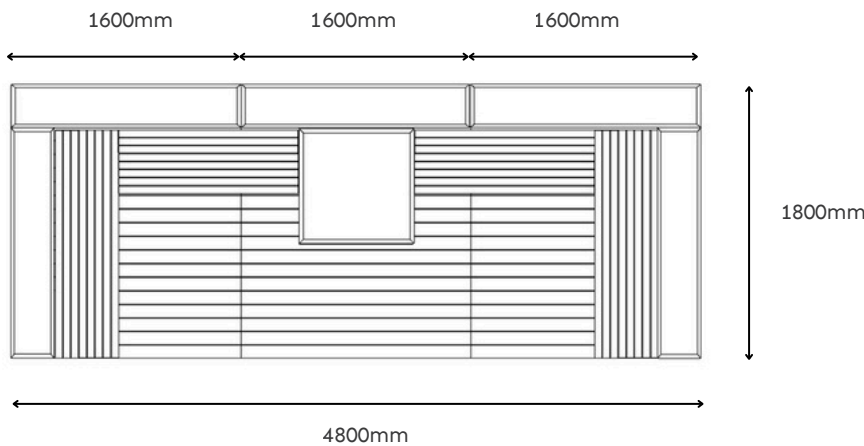

Rosemary Range

Product Specification

Available in:

Powder coated galvanised steel

Stained and treated softwood timber

Linked Case Study

Planter construction:

- 2mm powder coated, galvanised steel frame.

Bench construction:

- 2mm powder coated, galvanised steel frame.
- 30mm x 45mm PAR Sapele hardwood slats

Decking construction:

- Galvanised steel frame
- Treated softwood decking
- Adjustable feet

Decking installed as 3 separate sections fixed together on site.